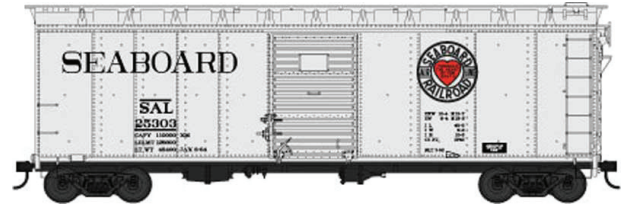

SAL Beer Car Heart Logo

#42455 Road #25303
#42456 Road #25379
#42457 Road #25402